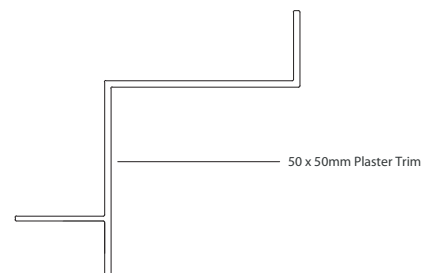

Aluminium Plaster Trims

20mm x 15mm Plaster Trim

30mm x 30mm Plaster Trim

50mm x 50mm Plaster Trim

Benefits of Aluminium Plaster Trims

- More rigid than a traditional Shadowline Plaster Trim
- Lines are sharper and straighter
- Neater mitres
- Ultimately, less snags on your project