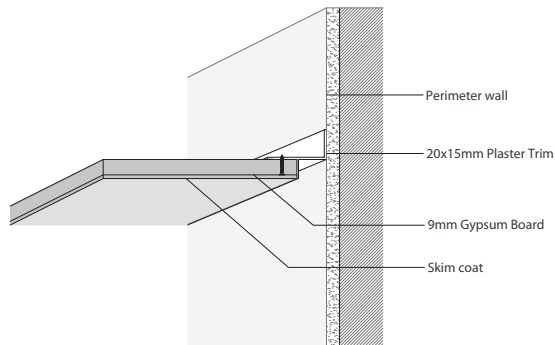

Aluminium Plaster Trims

20mm x 15mm Plaster Trim

30mm x 30mm Plaster Trim

50mm x 50mm Plaster Trim

Benefits of Aluminium Plaster Trims

- More rigid than a traditional Shadowline Plaster Trim
- Lines are sharper and straighter
- Neater mitres
- Ultimately, less snags on your project