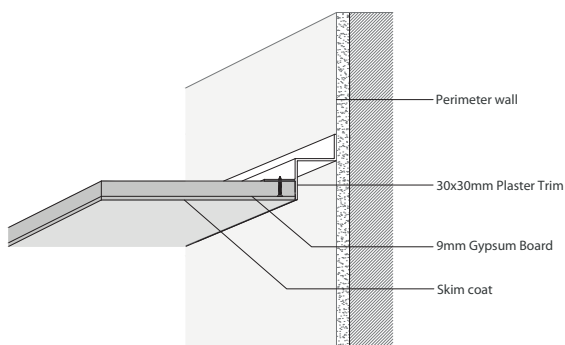

Aluminium Plaster Trims

20mm x 15mm Plaster Trim

30mm x 30mm Plaster Trim

50mm x 50mm Plaster Trim

Benefits of Aluminium Plaster Trims

- More rigid than a traditional Shadowline Plaster Trim
- Lines are sharper and straighter
- Neater mitres
- Ultimately, less snags on your project