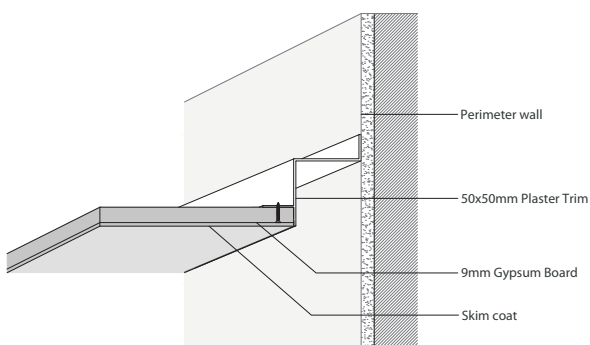

Aluminium Plaster Trims

20mm x 15mm Plaster Trim

30mm x 30mm Plaster Trim

50mm x 50mm Plaster Trim

Benefits of Aluminium Plaster Trims

- More rigid than a traditional Shadowline Plaster Trim
- Lines are sharper and straighter
- Neater mitres
- Ultimately, less snags on your project